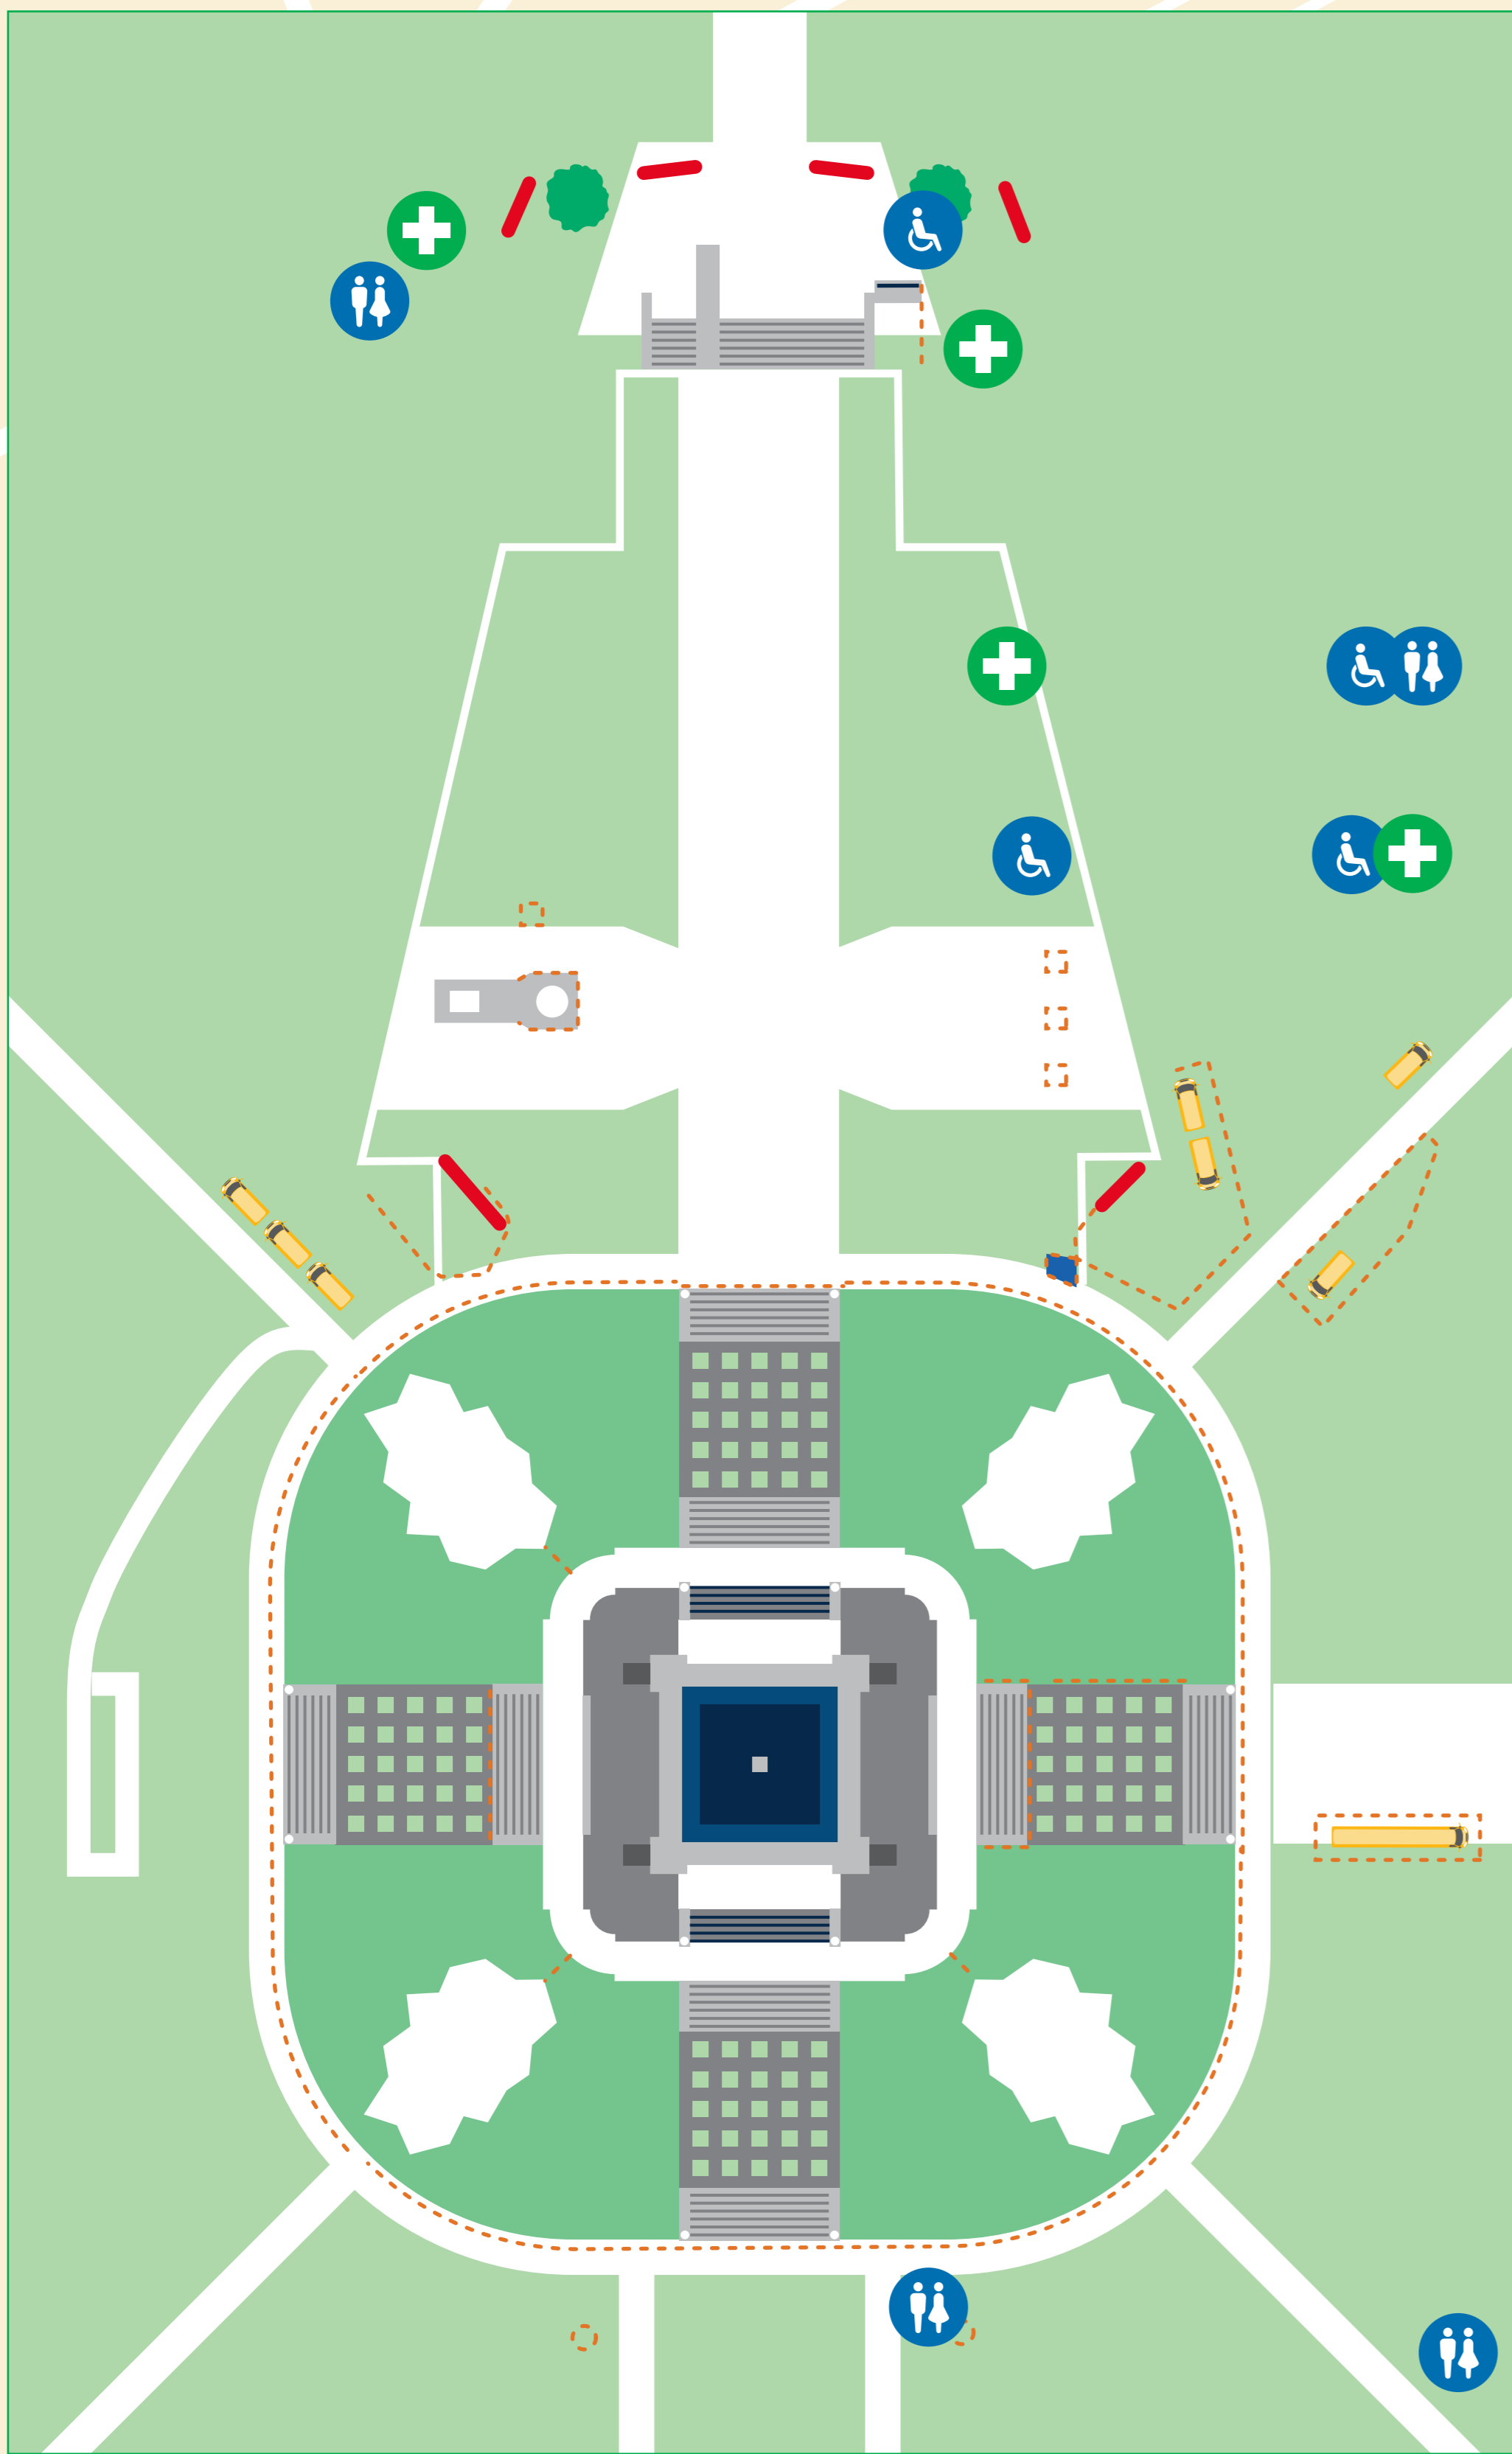

**RSL**  
Victoria

# ANZAC DAY 2026

**Key**

Road closure & towaway locations	Accessible bus route	Food truck and cafes
March form up points	Controlled pedestrian crossing	Toilet
Crowd control barrier	First aid	All abilities toilet
LED video screen	Train station	March route