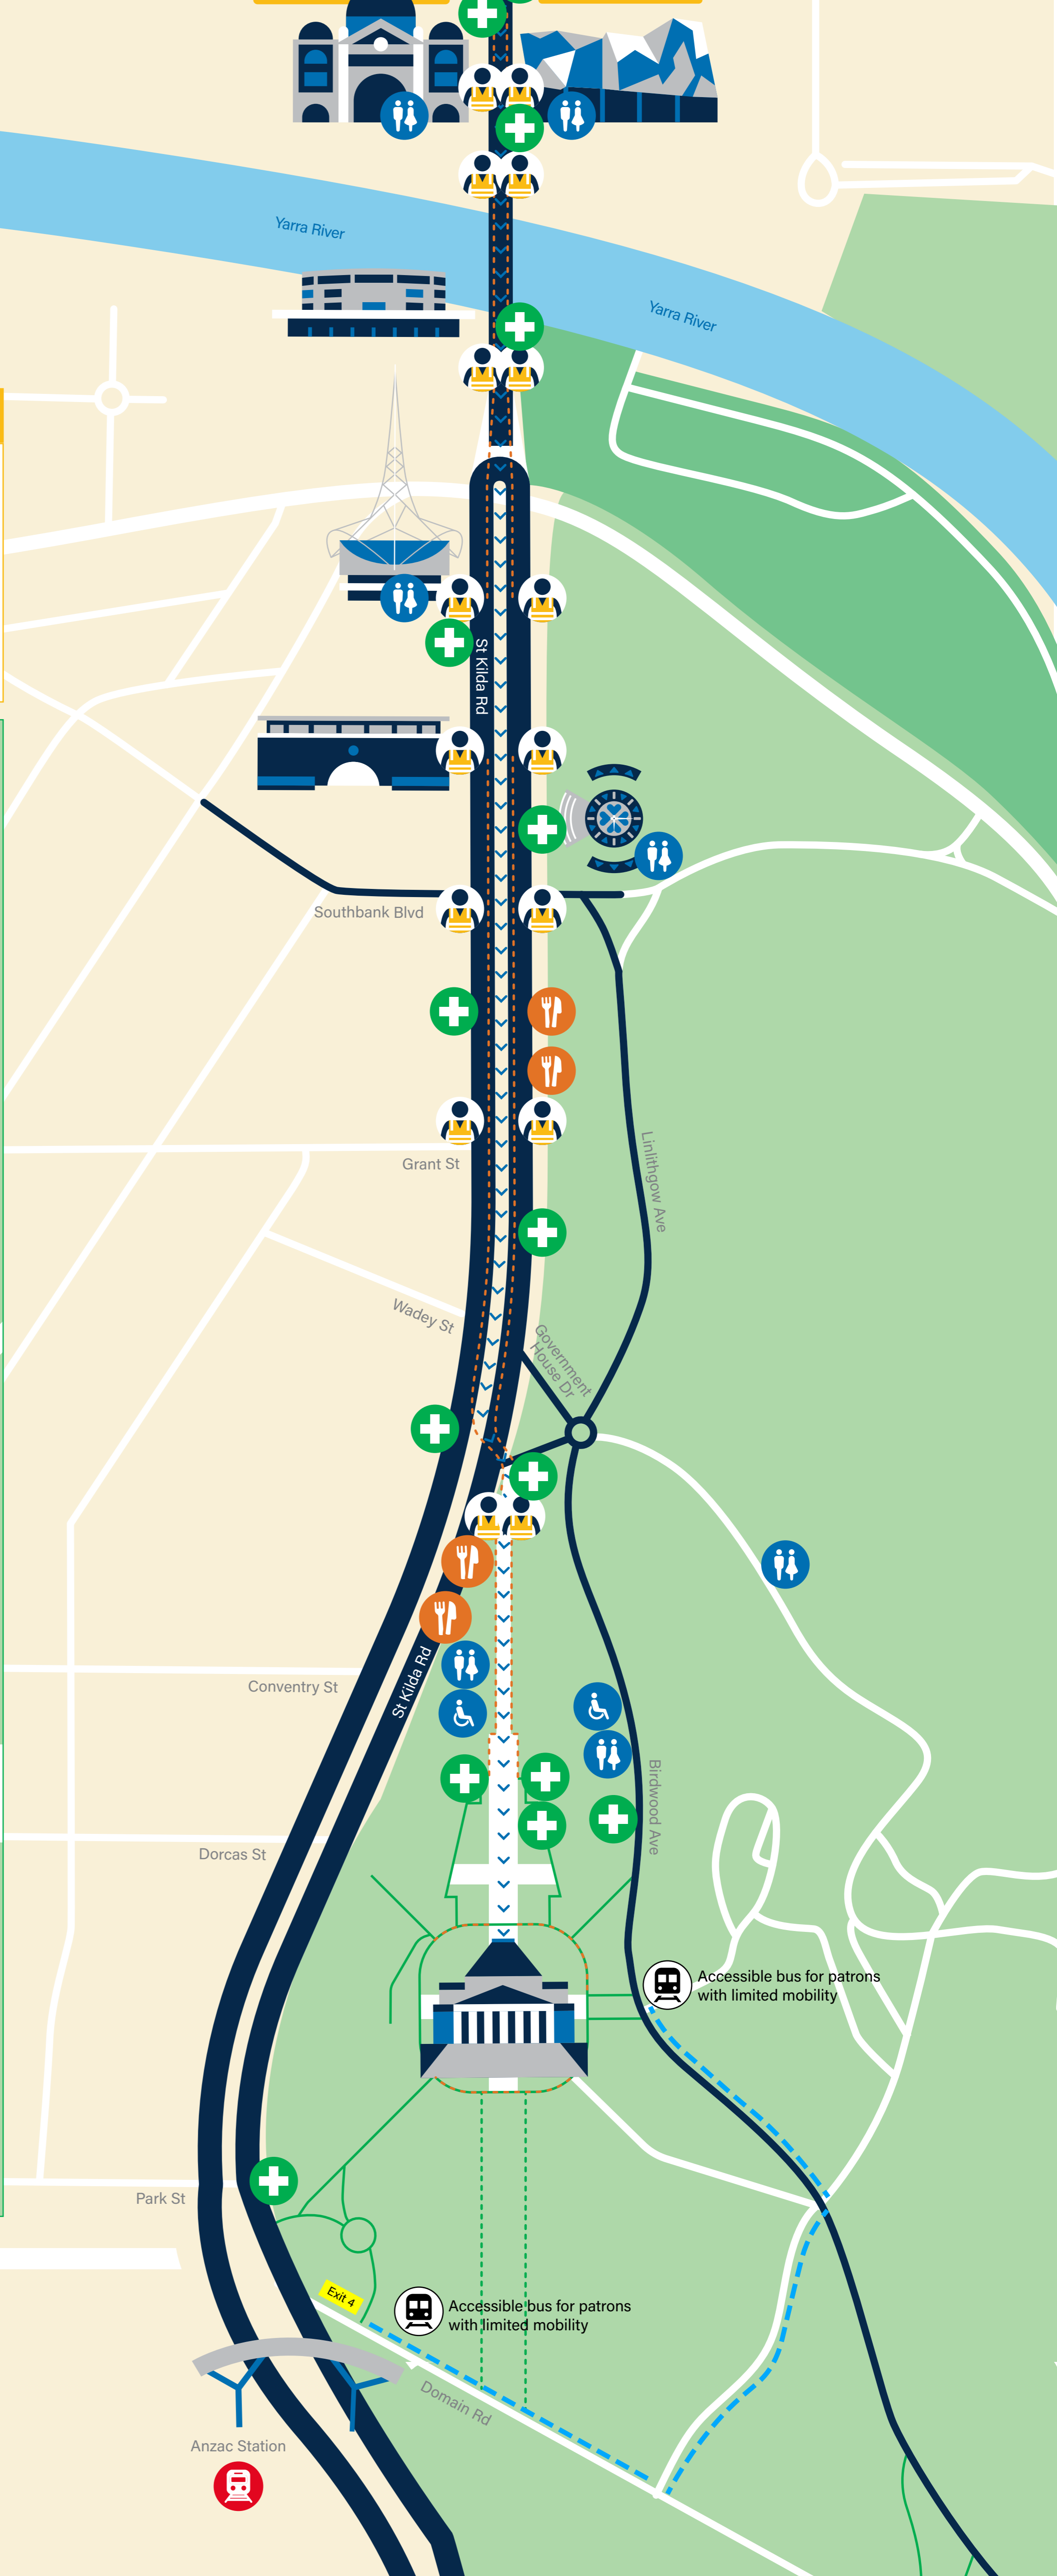

**RSL**  
Victoria

# ANZAC DAY 2026

**Key**

Road closure & towaway locations	Accessible bus route	Food truck and cafes
March form up points	Controlled pedestrian crossing	Toilet
Crowd control barrier	First aid	All abilities toilet
LED video screen	Train station	March route